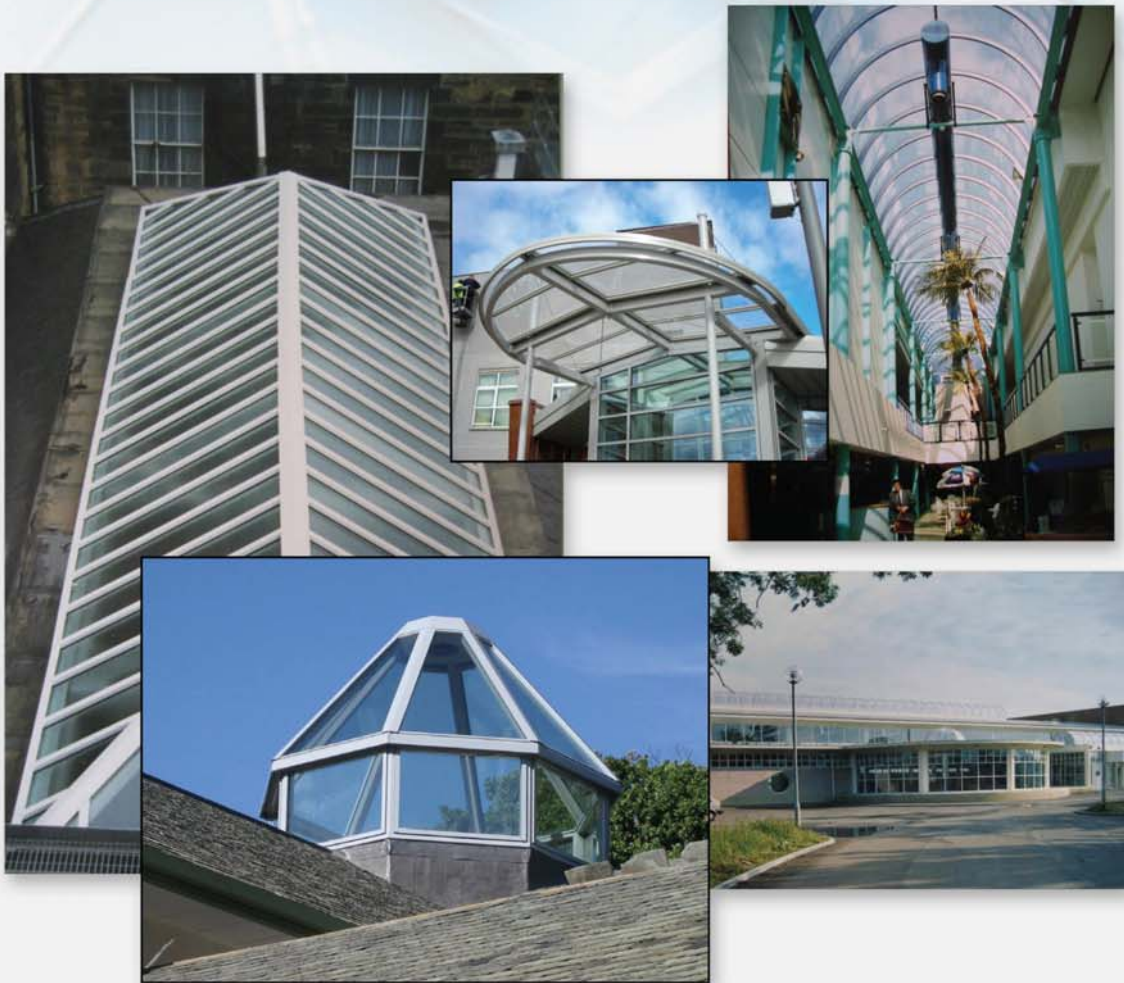

# FEATURE GLAZED STRUCTURES

Rooflight Architectural's range of bespoke Glass Structures are ideally suited to domestic and commercial environments. Having structural integrity, narrow site lines, and an impressive range of options including:

- Electrically operated Opening Vents
- Any Ral or B.S Colour finish to Aluminium framework
- Full range of Glazing Specifications available
- Ridge,Hipped,Vertical sides,Octagonal or Hemi-vault shaped designs.

This superb modern system is designed to compliment and add value to any new build, extension or modernisation project however large or small. Each Rooflight is individually designed by our in house team who see each project from conception to completion on a personal basis, assuring you of a reliable and cost effective solution to any rooflight requirement.